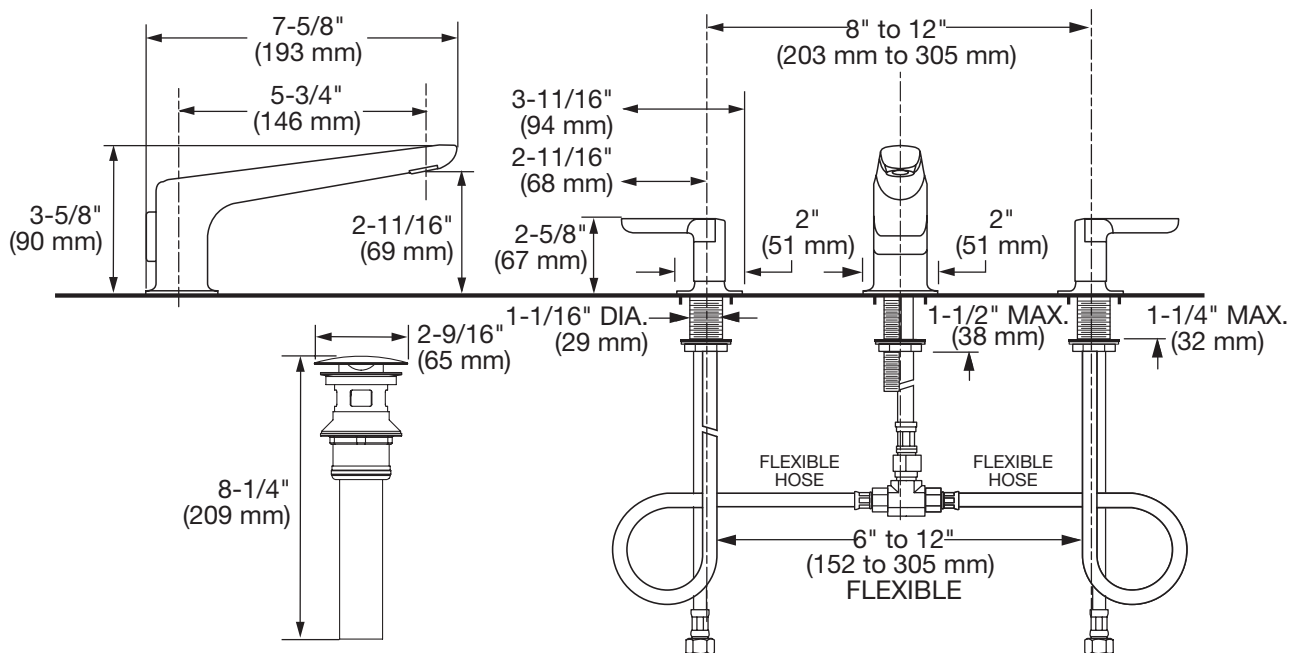

7105857

STUDIO S

*American
Standard*

STUDIO® S WIDESPREAD LOW SPOUT 2-HANDLE BATHROOM FAUCET 1.2 GPM/4.5 L/MIN WITH LEVER HANDLES

TECHNICAL DATA:

Product Height	5.63 in (143 mm)
Product Length	7.63 in (193.8 mm)
Product Width	11.38 in (289.05 mm)
Fitting Spout Height	2.69 in (68.33 mm)
Fitting Spout Reach	5.69 in (144.53 mm)
Fitting Handle Height	2.63 in (66.8 mm)
GPM (Min)-GPM (Max)	1.2 GPM
Product Weight	4.385 lb/4.387 lb

PRODUCT COMPONENTS:

NOTE: Install this product according to the installation guide. ADA, CSA compliant when installed to the specific requirements of these regulations.

We reserve the right to make revisions without notice to product specifications. 12-05-2024

US
Tel: 1.855.815.0004

For the most current Specification Sheet,
go to <https://www.americanstandard-us.com>.

Canada
Tel: 855.836.9615

For the most current Specification Sheet,
go to <https://www.americanstandard.ca>.

PART OF LIXIL